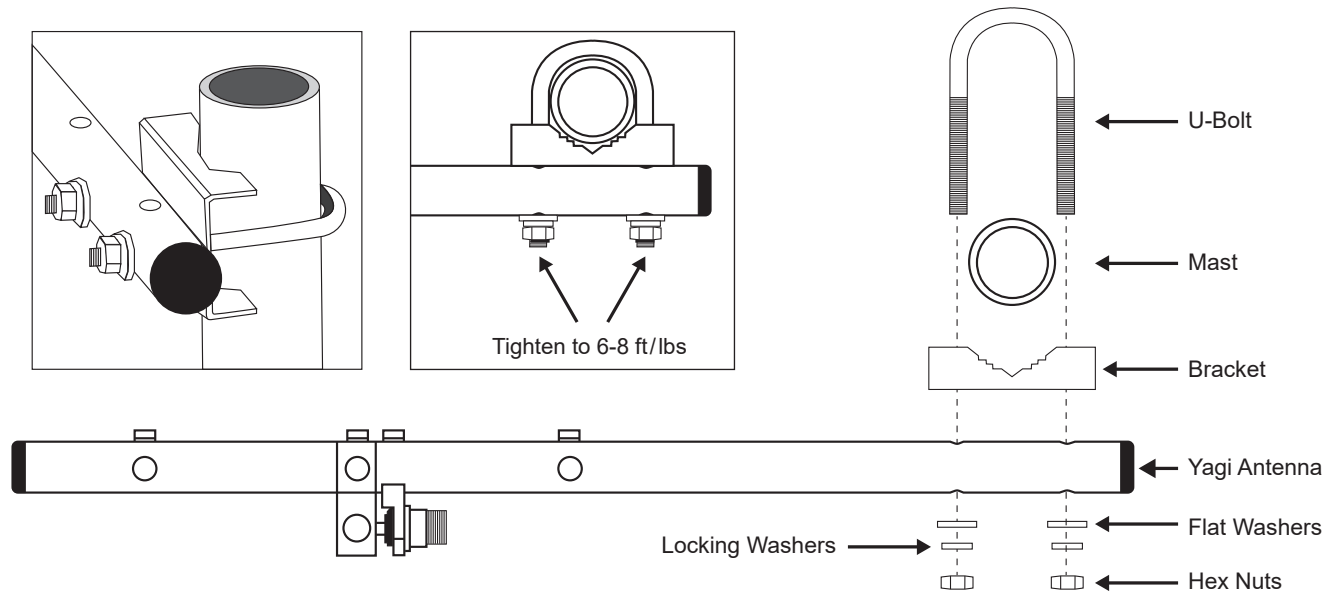

PDA3900 Yagi High-Gain Directional Antenna with Mounting Kit

MOUNTING