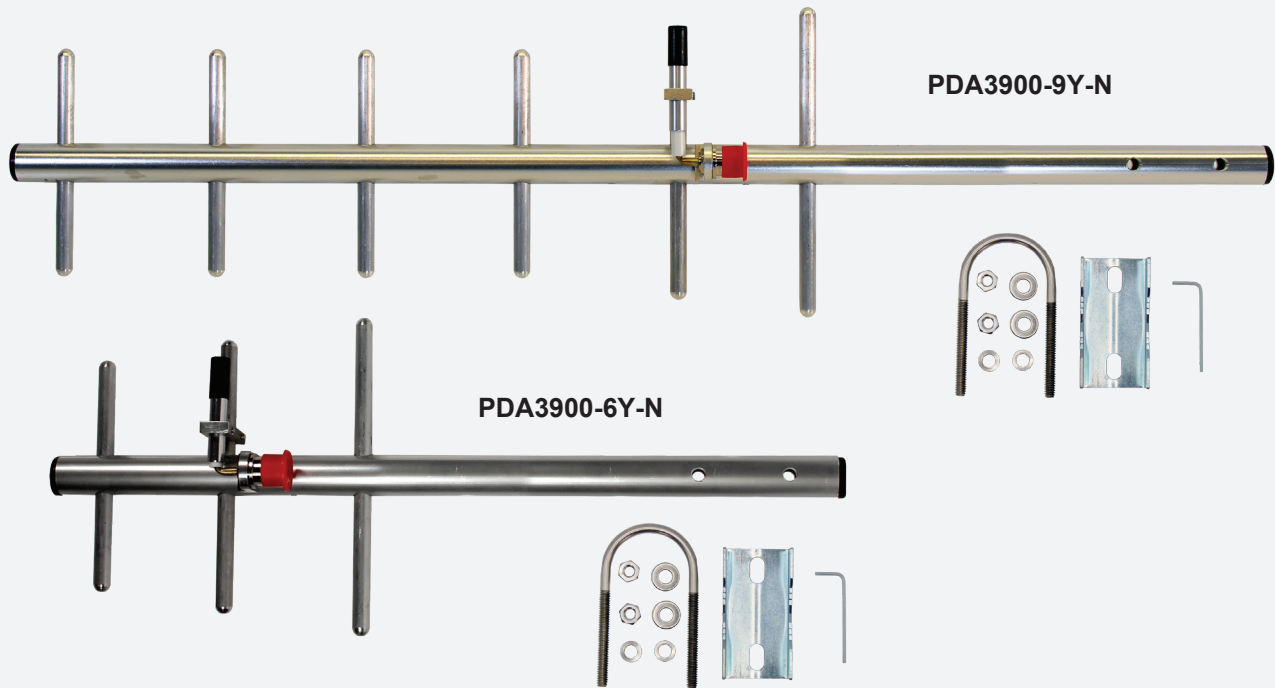

# PDA3900

Yagi High-Gain Directional Antenna with Mounting Kit

## INTRODUCTION

The PDA3900 yagi antennas are made to work with point-to-point and multi-point applications. These high gain antennas are ideal to use with Precision Digital's PDW series because they give you the flexibility of installing the antenna exactly where you need to bridge your point-to-point wireless process signals while keeping the PDW unit in a convenient location for monitoring. Each Yagi is factory tuned on a network analyzer for best power match and lowest VSWR, offering the best possible performance. The PDA3900 also comes complete with a mounting kit with stainless steel hardware.

## FEATURES

- Antennas are Fully Assembled
- All radial elements are secured to the boom with stainless steel hardware to prevent corrosion
- Tuned on a network analyzer for best power match and lowest VSWR
- All antennas ship complete with a mounting kit that includes stainless steel hardware

## SPECIFICATIONS

**Frequency:** 900 MHz

**Gain:** 6 or 9 dBd (based on model)

**Termination:** N-Female connector

**Mounting Kit:** Included for 1 1/4" pipe

**Dimensions:** PDA3900-6Y-N: 17.125" (435 mm) x 6.875" (175 mm),  
PDA3900-9Y-N: 28" (711 mm) x 6.875" (175 mm)